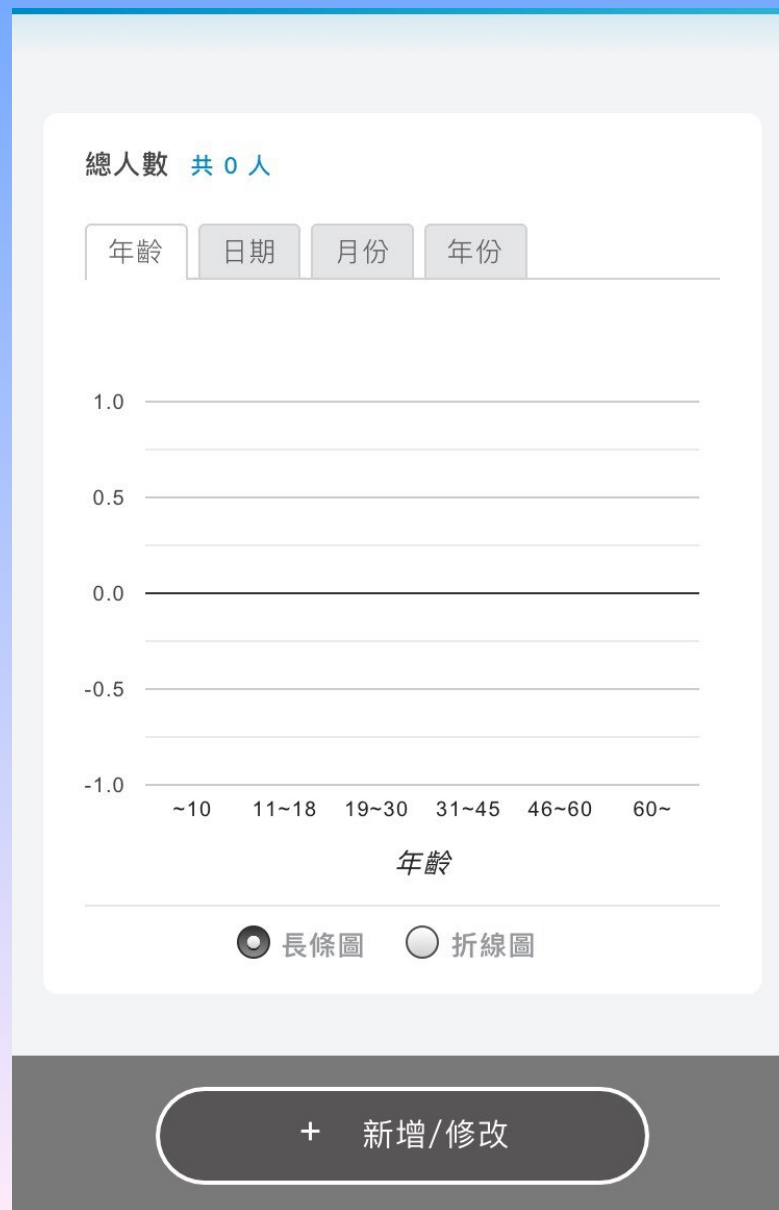

# AI 人工智慧統計數據

各式功能統計數據

歡迎詞  + 增加歡迎詞

不判斷年齡性別

對象年齡層  
11~18 歲

對象性別  
不限性別

表情選擇  
9. 介紹

你好,我是鴻翊國際智能櫃台,有什麼可以為您服務的呢?

# AI 人工智慧統計數據

各式功能統計數據 能記錄存檔人臉紀錄

The screenshot shows a mobile application interface for managing customer records. At the top, there is a header with a person icon and the text "顧客紀錄". Below this, the text "服務歷程 共 0 人" indicates that there are no service records. The main area contains a search and filter section with two input boxes, both containing the number "0". The first box is labeled "第" and the second "筆資料". Between the boxes is the text "開始 一次 取得". To the right of the second box is a "篩選" (Filter) button. Below the search section, there are sorting options: "時間 ↑", "服務歷程時間", "照片", and "性別". A red "刪除" (Delete) button is also present. At the bottom, there is a navigation bar with a search icon, a list icon, and a page indicator showing "1".